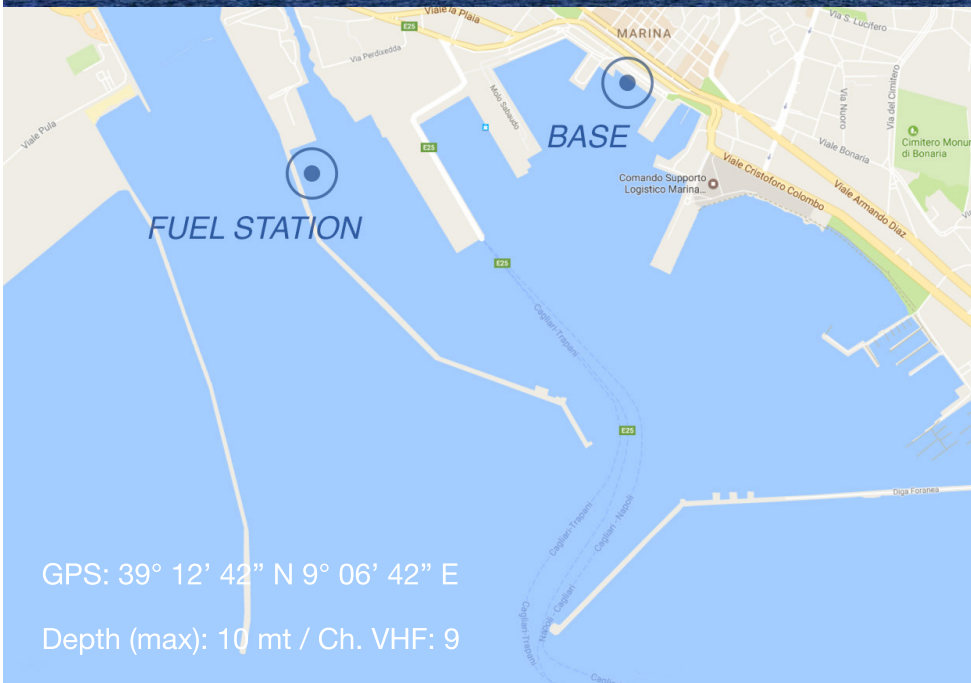

Home is where
the anchor
drops

NAVIGARE YACHTING
EXPERIENCE TOGETHER

Cagliari

ADDRESS

Marina di Portus Karalis
Molo Dogana - Porto di Cagliari
09100 - Cagliari - Sardinia - Italy

BASE MANAGER

Alessandro
Tel: +39 392 029 08 74

Thank you for informing our partner at the
Base about your estimated time of arrival.

GPS: 39° 12' 42" N 9° 06' 42" E

Depth (max): 10 mt / Ch. VHF: 9

The base, which is 10 minutes from
the main airport of Cagliari / Elmas,
is situated at "Portus Karalis", in the
beautiful Via Roma in front of the
characteristic "old town" ideal "Home
Port" in the heart of the city, with
shops restaurants and pubs, all in
walking short distance.

Distance from the Airport to the
Marina: 15 min. Distance from the
Base to the Supermarket: 1 km.