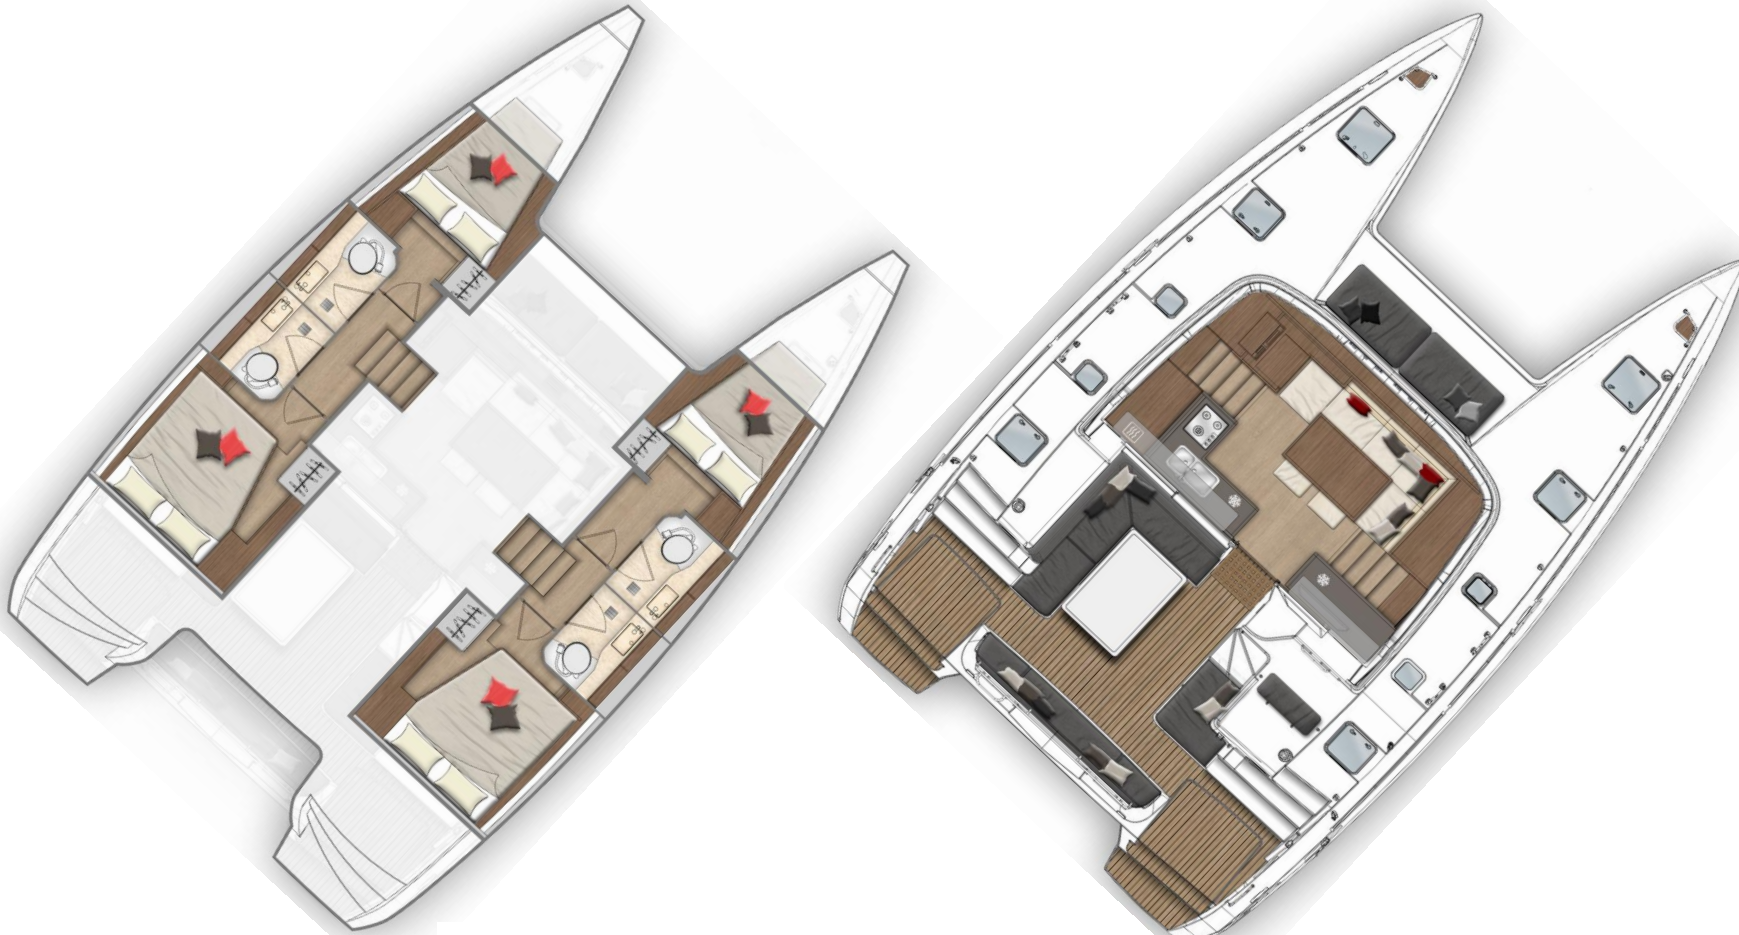

## LAGOON 40

*Non contractual image. Illustrations may feature optional equipment available at additional cost.*

### OPTIONS INCLUDED

STD UPHOLSTERY. SHARK BROWN  
 EXTRA FOR DACRON SQUARE TOP MAINSAIL  
 COCKPIT FLOOR AND TRANSOMS IN TEAK  
 ENGINES 2 x 45 HP  
 PANDA GENSET 9Kva 110V / 60Hz + COCOON  
 USB SOCKETS IN THE CABINS (x4)  
 GEL BATTERIES 480Ah IN LIEU OF STANDARD ACID BATTERIES  
 CRUISAIR A/C 40000 BTU 110V - 3 and 4-CABIN VERSIONS  
 BERTH IN PORT BOW COMPARTMENT  
 BERTH IN STARBOARD BOW COMPARTMENT  
 DOUBLE BERTH IN SALON SHARK BROWN  
 ADDITIONAL FRIDGE 100L  
 FANS IN SALON AND CABINS  
 B&G ZEUS 12" DISPLAY AT HELM STATION Europe card  
 2nd H50 HANDSET AT HELM STATION FOR VHF B&G  
 B&G VHF V50  
 NORTH AMERICAN SPECIFICATION