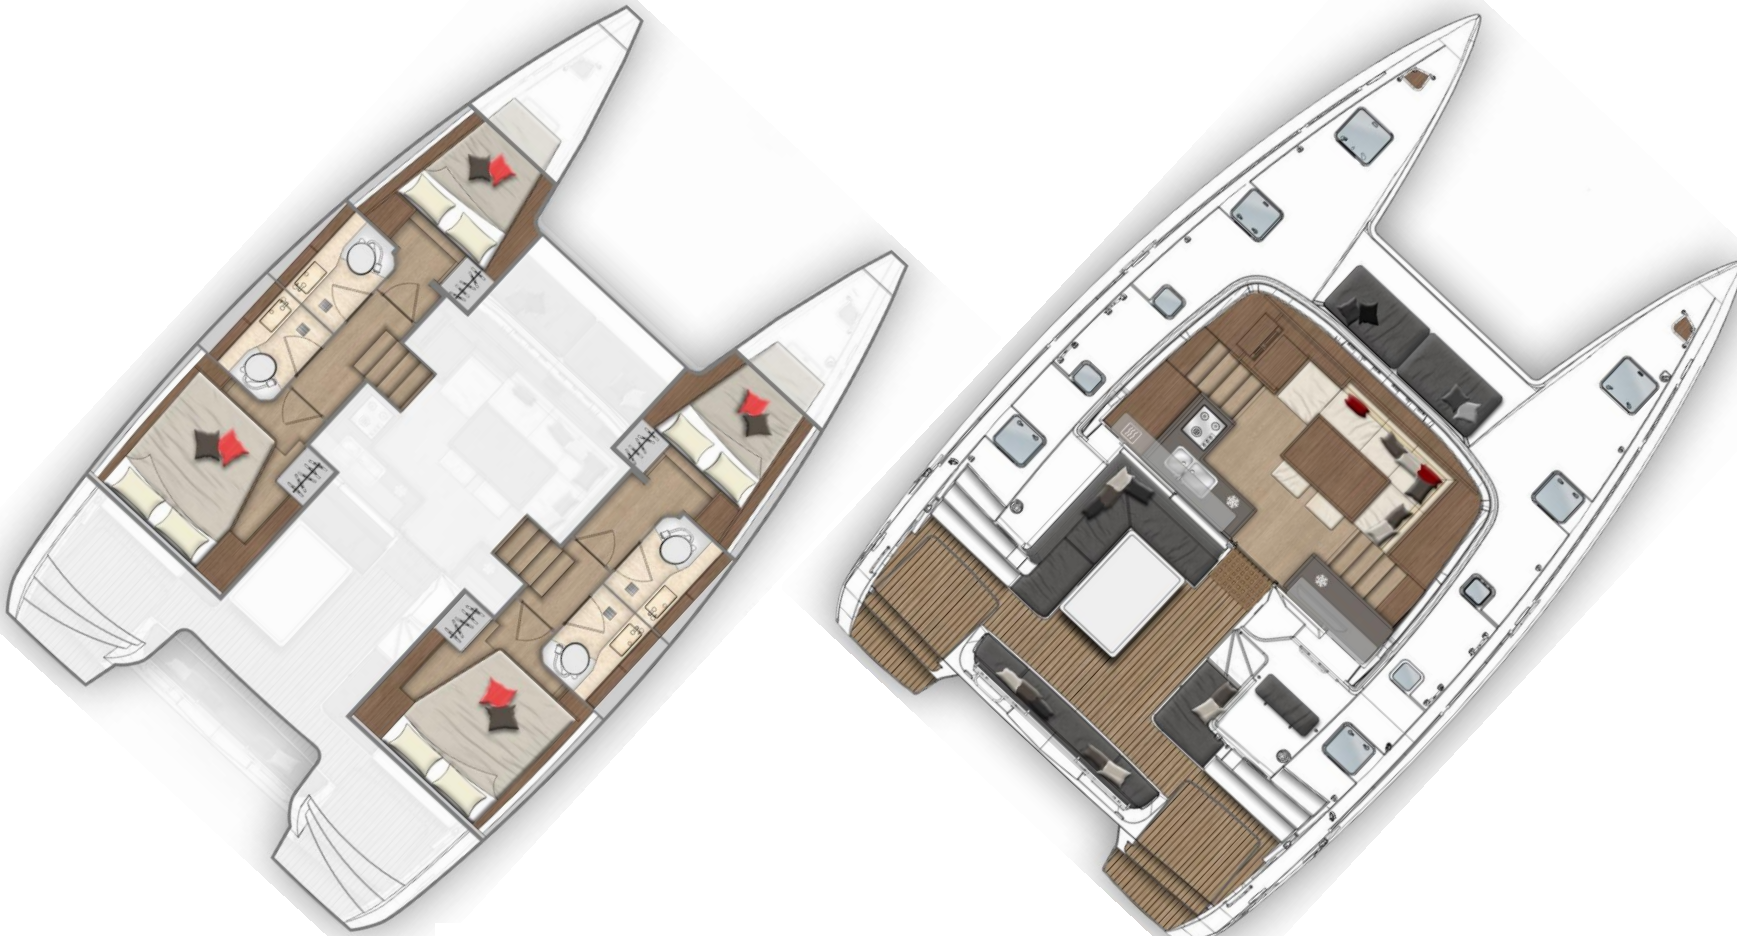

LAGOON 40

Non contractual image. Illustrations may feature optional equipment available at additional cost.