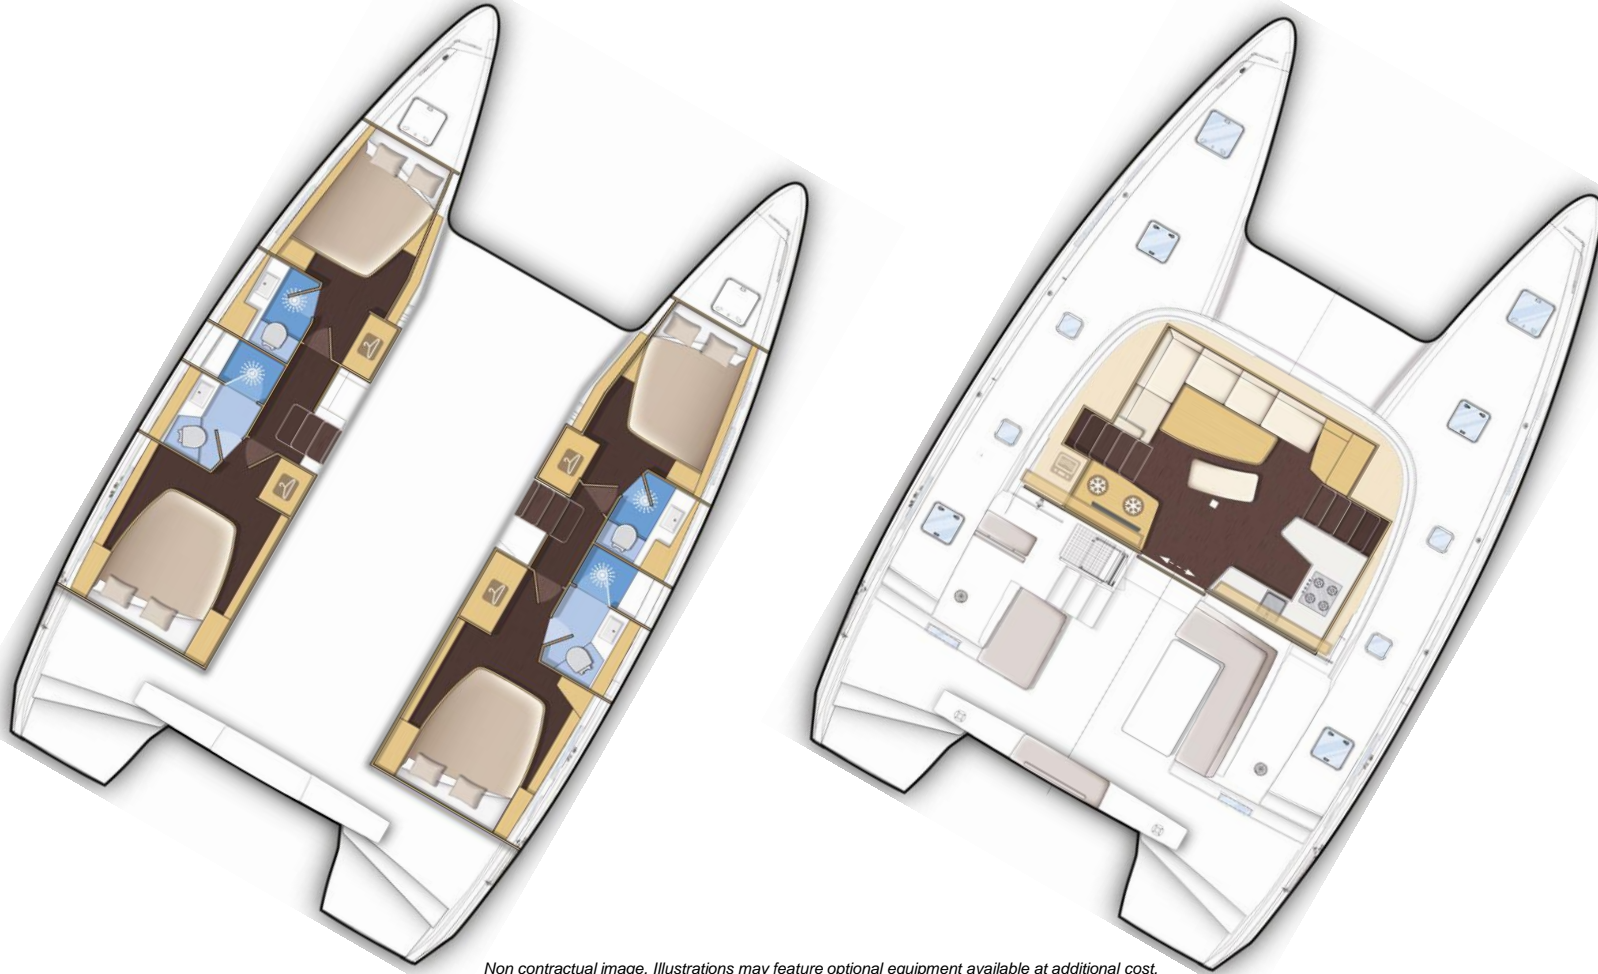

NAVIGARE YACHTING 2019 Annex 1- LAGOON 42 - BVI

SPECIFICATIONS

LAGOON 42

LOA (meter)	12,80
Beam (meter)	7,70
Draft (meter)	1,25
Light Displacement (kg)	12 000
Engine (Hp)	2 x 57
Sail area main & furling genoa (m ²)	94
Cabins	4+2
Toilettes	4
Steering wheels	1
Registered number of guests (RNOG)	8+2+2
Diesel tank (liter)	600
Water tank (liter)	550

Non contractual image. Illustrations may feature optional equipment available at additional cost.

Commissioning - Cargo ship Delivery &
Registration included

LAGOON

LAGOON 42

Non contractual image. Illustrations may feature optional equipment available at additional cost.

OPTIONS INCLUDED

SPECIAL UPHOLSTERY
 EXTRA FOR DACRON SQUARE TOP MAINSAIL IN LIEU OF STANDARD
 AFT COCKPIT FLOOR AND TRANSOMS IN TEAK
 COCKPIT FRIDGE
 COMPOSITE BIMINI WITH WINDSCREEN, BIMINI SIDES AT HELM STATION, STAIRS
 ENGINES 2 x 57 HP (Yanmar 4JH57)
 GEL BATTERIES IN LIEU OF ACID BATTERIES
 ONAN GENSET 11Kva 110V / 50Hz + COCOON
 USB SOCKETS IN THE CABINS (x4)
 QUIET FLUSH ELECTRICAL TOILETS - 4-CABIN VERSION
 ADDITIONAL FRIDGE 100 L (26 US Gal), WITH TOP OPENING
 BERTH IN PORT BOW COMPARTMENT
 BERTH IN STARBOARD BOW COMPARTMENT
 CRUISAIR A/C 48000 BTU 110V - 4-CABIN VERSION
 DOUBLE BERTH IN SALON SHARK BROWN
 FANS IN SALON AND CABINS
 2nd H50 HANDSET AT HELM STATION FOR VHF B&G
 B&G VHF V50
 B&G ZEUS 12" DISPLAY AT HELM STATION RoW card
 NORTH AMERICAN SPECIFICATION