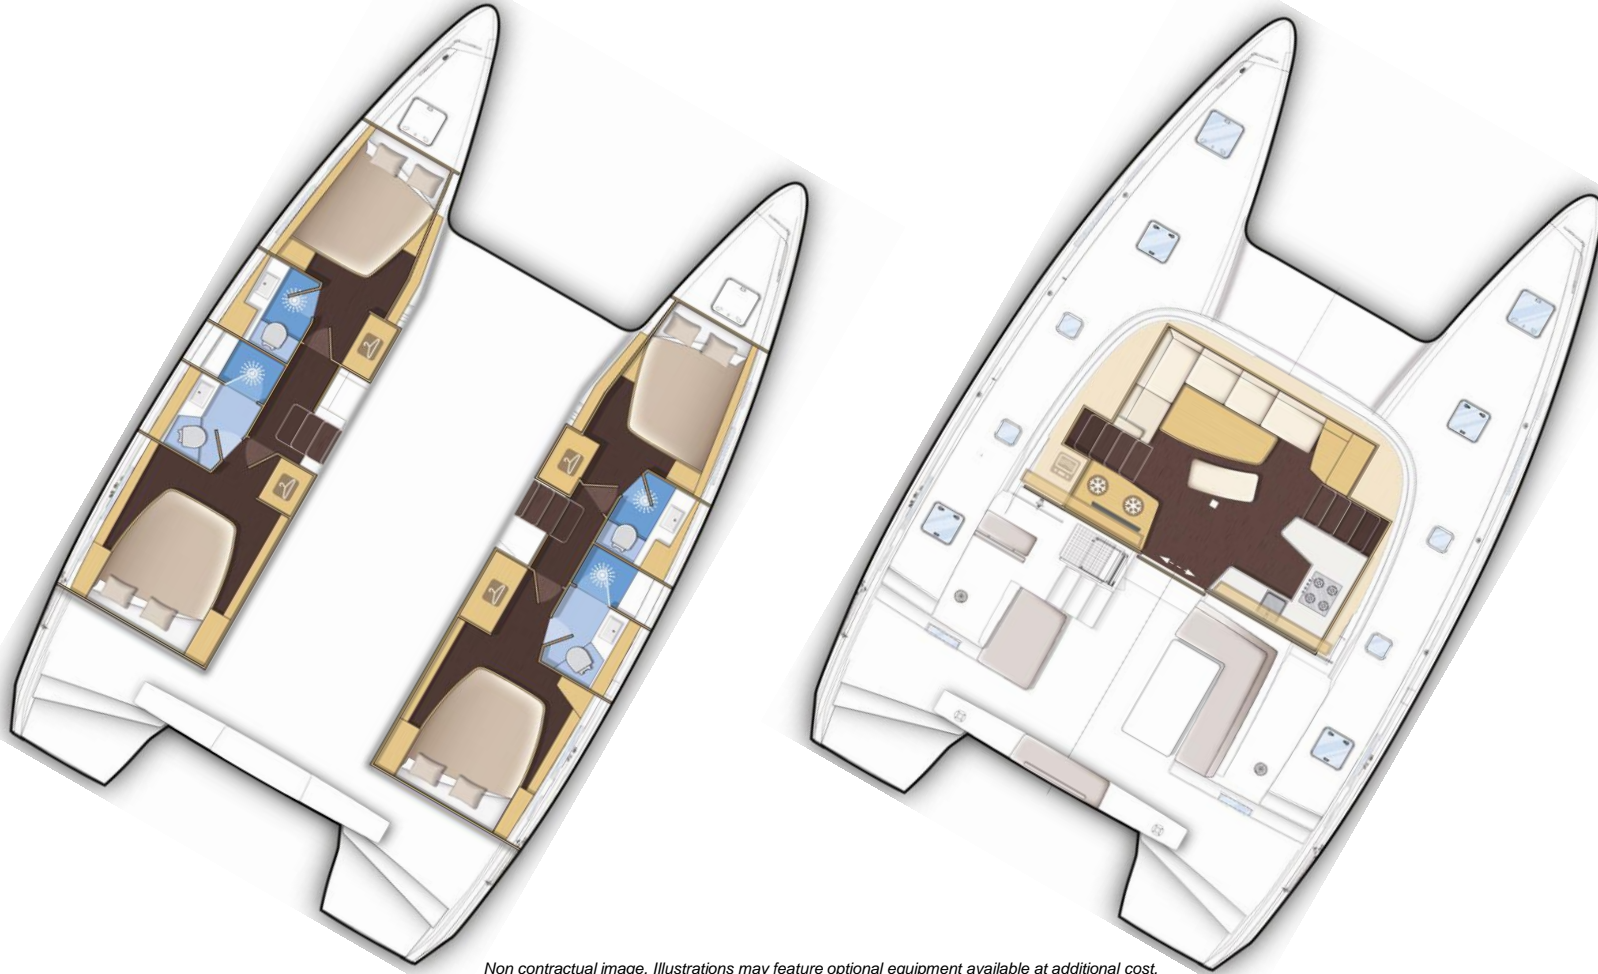

NAVIGARE YACHTING 2019 Annex 1- LAGOON 42 - MED

SPECIFICATIONS

LAGOON 42

LOA (meter)	12,80
Beam (meter)	7,70
Draft (meter)	1,25
Light Displacement (kg)	12 000
Engine (Hp)	2 x 57
Sail area main & furling genoa (m ²)	94
Cabins	4+2
Toilettes	4
Steering wheels	1
Registered number of guests (RNOG)	8+2+2
Diesel tank (liter)	600
Water tank (liter)	600

Non contractual image. Illustrations may feature optional equipment available at additional cost.

LAGOON

LAGOON 42

Non contractual image. Illustrations may feature optional equipment available at additional cost.

OPTIONS INCLUDED

SPECIAL UPHOLSTERY
 EXTRA FOR DACRON SQUARE TOP MAINSAIL IN LIEU OF STANDARD
 AFT COCKPIT FLOOR AND TRANSOMS IN TEAK
 COMPOSITE BIMINI W WINDSCREEN, BIMINI SIDES AT HELM STATION, STAIRS FOR Helm seat cushions dark grey
 ENGINES 2 x 57 HP (Yanmar 4JH57)
 USB SOCKETS IN THE CABINS (x4)
 ADDITIONAL WATER TANK 300L / 79US Gal
 ADDITIONAL FRIDGE 100 L (26 US Gal), WITH TOP OPENING
 BERTH IN PORT BOW COMPARTMENT
 BERTH IN STARBOARD BOW COMPARTMENT
 DOUBLE BERTH IN SALON SHARK BROWN
 FANS IN SALON AND CABINS
 2nd H50 HANDSET AT HELM STATION FOR VHF B&G
 B&G VHF V50
 B&G ZEUS 12" DISPLAY AT HELM STATION RoW card