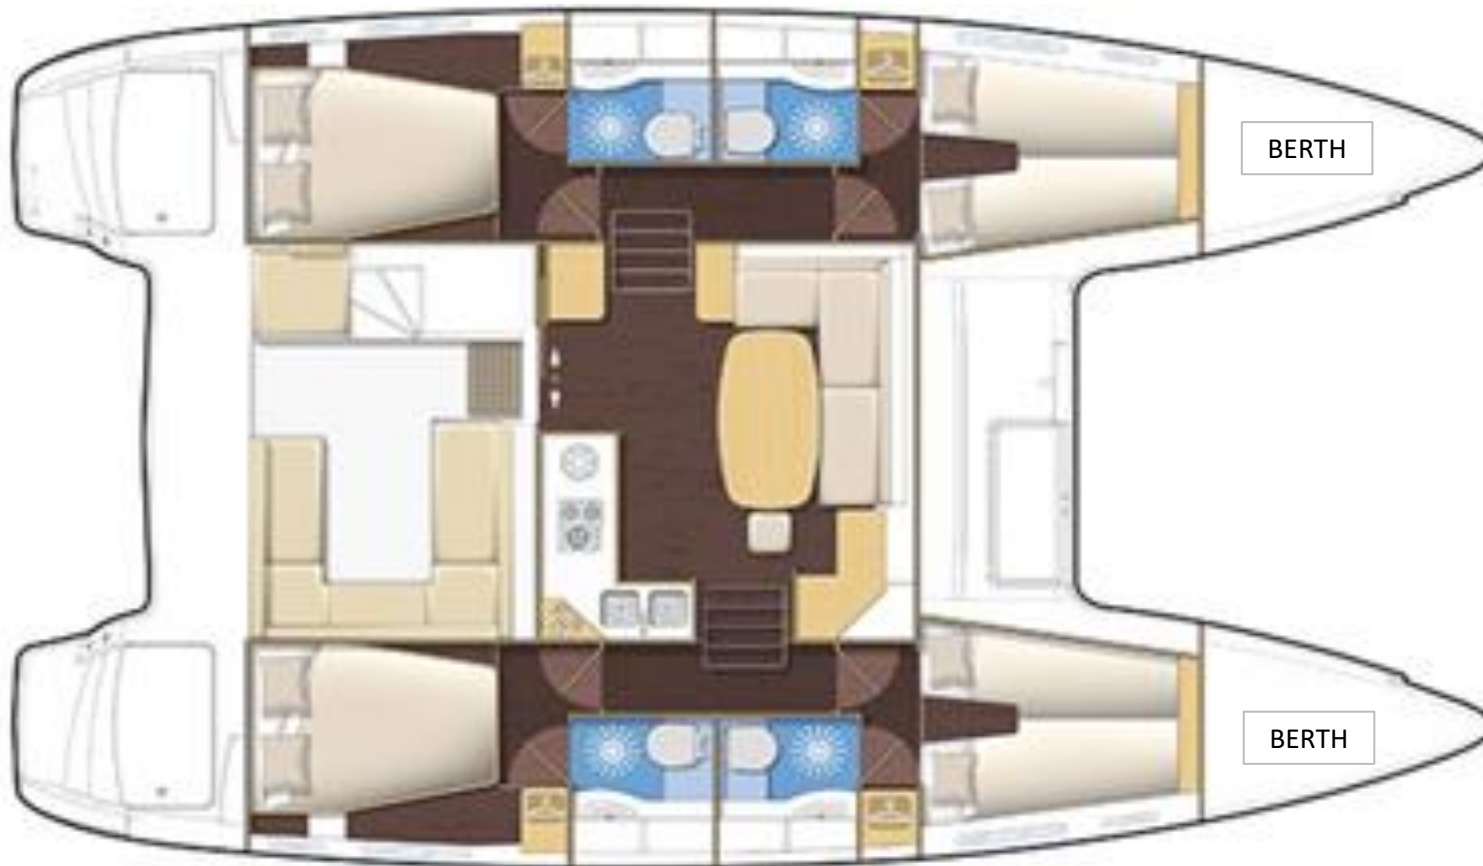

SPECIFICATION - LAGOON 400S2 - 2014 PRE OWNED - CROATIA

SPECIFICATIONS

LAGOON 400S2

BLONDIE II

LOA (meter)	11,97
Beam (meter)	7,25
Draft (meter)	1,21
Light Displacement (kg)	10 348 kg
Engine (Hp)	2 x 29
Sail area main & furling genoa (m ²)	84 m ²
Cabins	4+2
Toilettes	4
Steering wheels	1
Registered number of guests (RNOG)	8+2+2
Diesel tank (liter)	400
Water tank (liter)	600

Non contractual image. Illustrations may feature optional equipment available at additional cost.

LAGOON 400S2

Non contractual image. Illustrations may feature optional equipment available at additional cost.

OPTIONS INCLUDED

Bert in port bow
 Bert in stbd bow
 Teak on cockpit floor
 Lazy bag w cover blue
 Aft cockpit cushions
 Upgraded upholstery, Walnut
 Helm station canvas Bimini
 Lowerable salon table + cushion
 Mosquito screens in saloon
 12V sockets in cabins (x4)
 12V fans
 GPS Plotter with chart e125
 VHF Raym 55E
 Underwater lights
 Fridge in cockpit

PACKS INCLUDED

ESSENTIAL
 Helm seat Carbon Beige,
 Storage unit under helm station,
 Pair of stainless steel davits & manual winch
 Battery controler
 LED navigation lights
 220V electrical circuit with 40Amp battery charger
 2 additional service batteries 140Ah
 Extra freshwater tank 300 L
 Grill oven with s/steel interior
 Upper storage in the salon
 Shower curtain
 Double sound insulated floor in engine compartments
 Indirect lighting in cabins and salon
 Aft portholes aft cabins
 Leather bulkhead organizers in the cabins
 Waterproof loudspeakers in cockpit
 Radio CD MP3 player + 2 loudspeakers in salon
 Navigation pack Raymarine 2014
 Pulpits with wooden seats
 Electrical manoeuvre winch 46.2STA EH