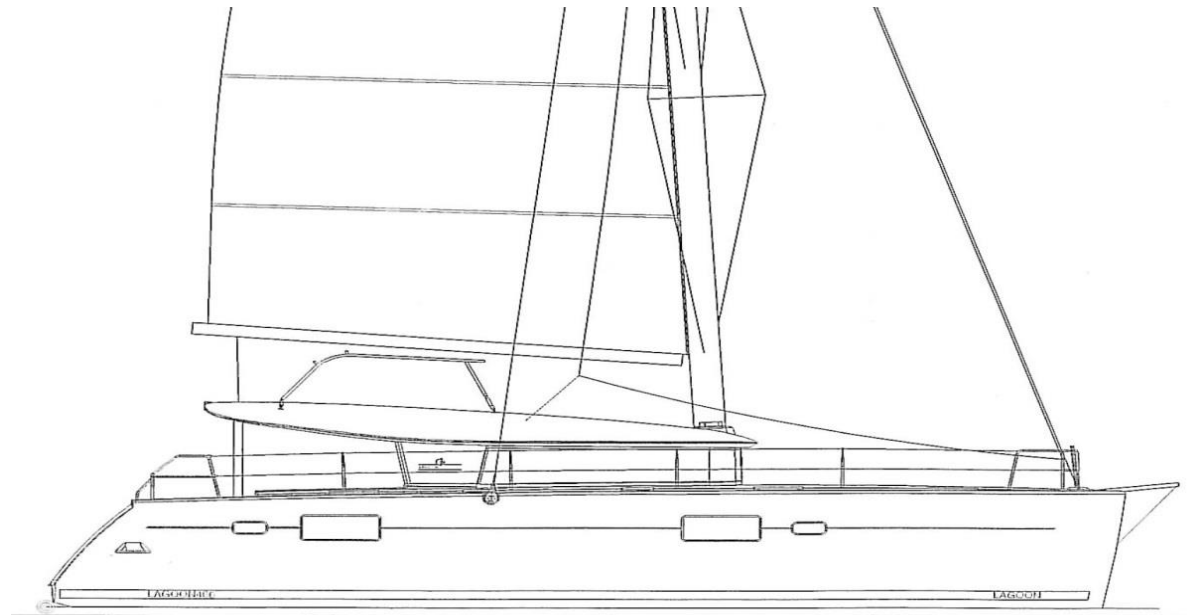

SPECIFICATION - LAGOON 400S2 - 2014 PRE OWNED - CROATIA

SPECIFICATIONS

LAGOON 400S2

BLONDIE II

LOA (meter)	11,97
Beam (meter)	7,25
Draft (meter)	1,21
Light Displacement (kg)	10 348 kg
Engine (Hp)	2 x 29
Sail area main & furling genoa (m ²)	84 m ²
Cabins	4+2
Toilettes	4
Steering wheels	1
Registered number of guests (RNOG)	8+2+2
Diesel tank (liter)	400
Water tank (liter)	600